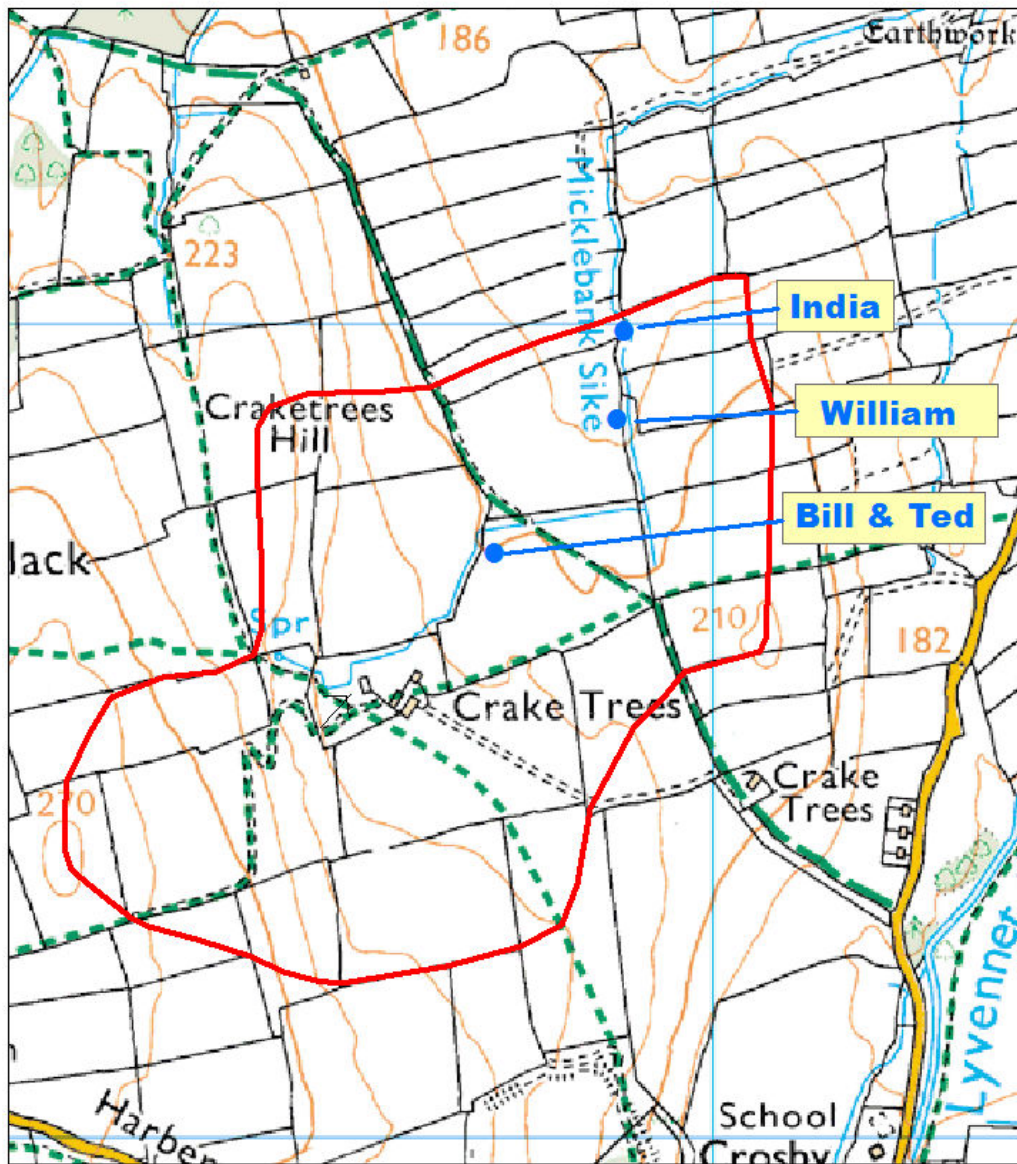

Appendix 1. Site plans

-  LDUP Catchment boundary
-  LDLO Catchment boundary
-  LD wetlands

0 100 200 300 400 500 Metres

Figure A1.1 Wetland sites at Loddington, Leicestershire. Paradise wetland catchment is nested within Upper Ponds catchment.

© Crown Copyright/ database right 2013. An Ordnance Survey/EDINA supplied service.

Figure A1.2 Wetland sites at Crake Trees Manor, Cumbria. Bill & Ted wetland and William wetland catchments are (separately) nested within India catchment.

© Crown Copyright/ database right 2013. An Ordnance Survey/EDINA supplied service.

Figure A1.3 Wetland sites at Whinton Hill, Cumbria. Gully Trap wetland catchment is nested within Yellowhammer wetland catchment which is nested within Shelduck catchment.
 © Crown Copyright/ database right 2013. An Ordnance Survey/EDINA supplied service.

-  NR catchment boundary
-  NR wetland

0 100 200 300 400 500 Metres

Figure A1.4 Wetland site at Newton Rigg, Cumbria
© Crown Copyright/ database right 2013. An Ordnance Survey/EDINA supplied service.