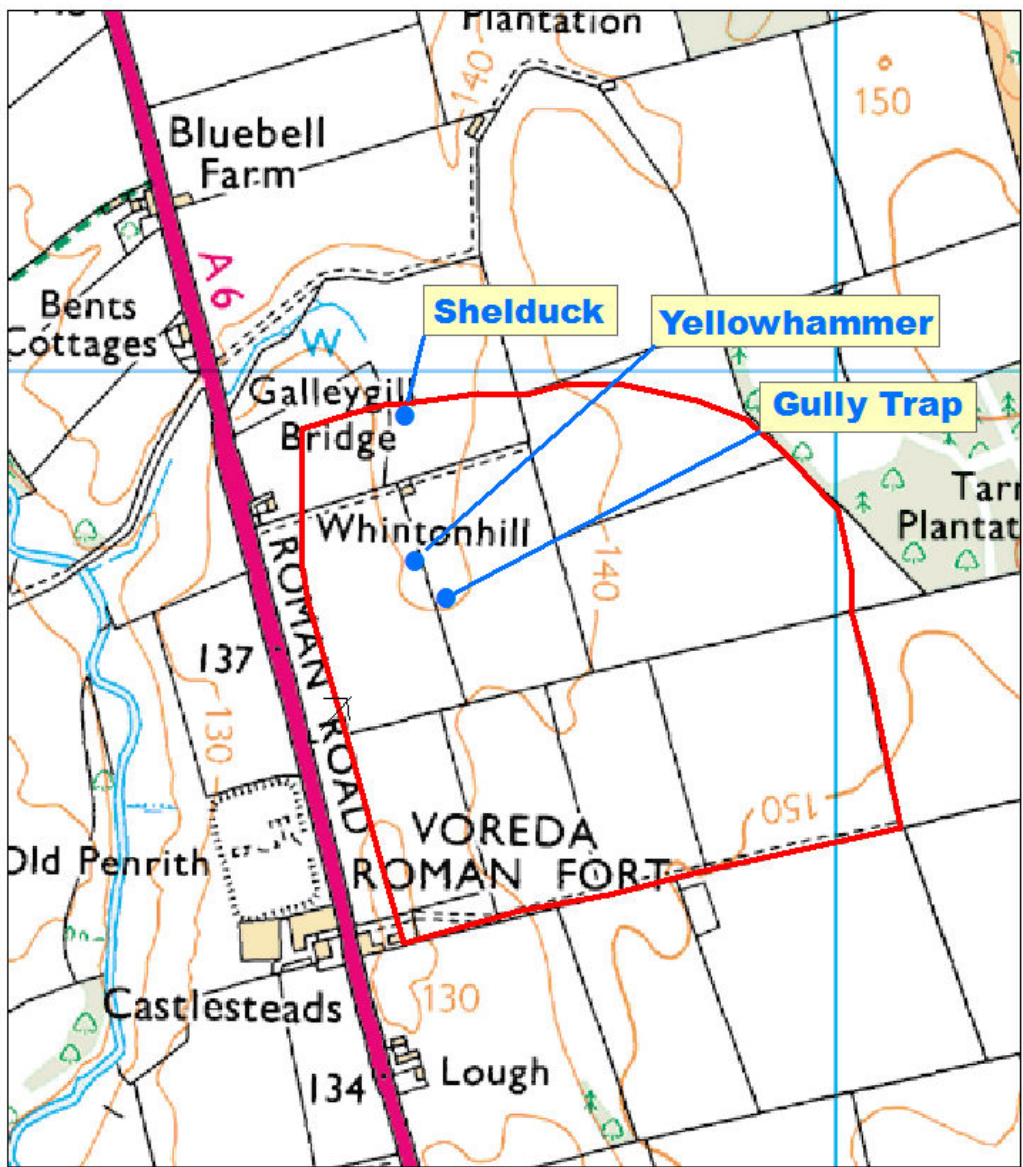

© Crown Copyright/ database right 2013. An Ordnance Survey/EDINA supplied service.

Figure A1.2 Wetland sites at Crake Trees Manor, Cumbria. Bill & Ted wetland and William wetland catchments are (separately) nested within India catchment.

© Crown Copyright/ database right 2013. An Ordnance Survey/EDINA supplied service.

Figure A1.3 Wetland sites at Whinton Hill, Cumbria. Gully Trap wetland catchment is nested within Yellowhammer wetland catchment which is nested within Shelduck catchment.
 © Crown Copyright/ database right 2013. An Ordnance Survey/EDINA supplied service.

-  NR catchment boundary
-  NR wetland

0 100 200 300 400 500 Metres

Figure A1.4 Wetland site at Newton Rigg, Cumbria
© Crown Copyright/ database right 2013. An Ordnance Survey/EDINA supplied service.