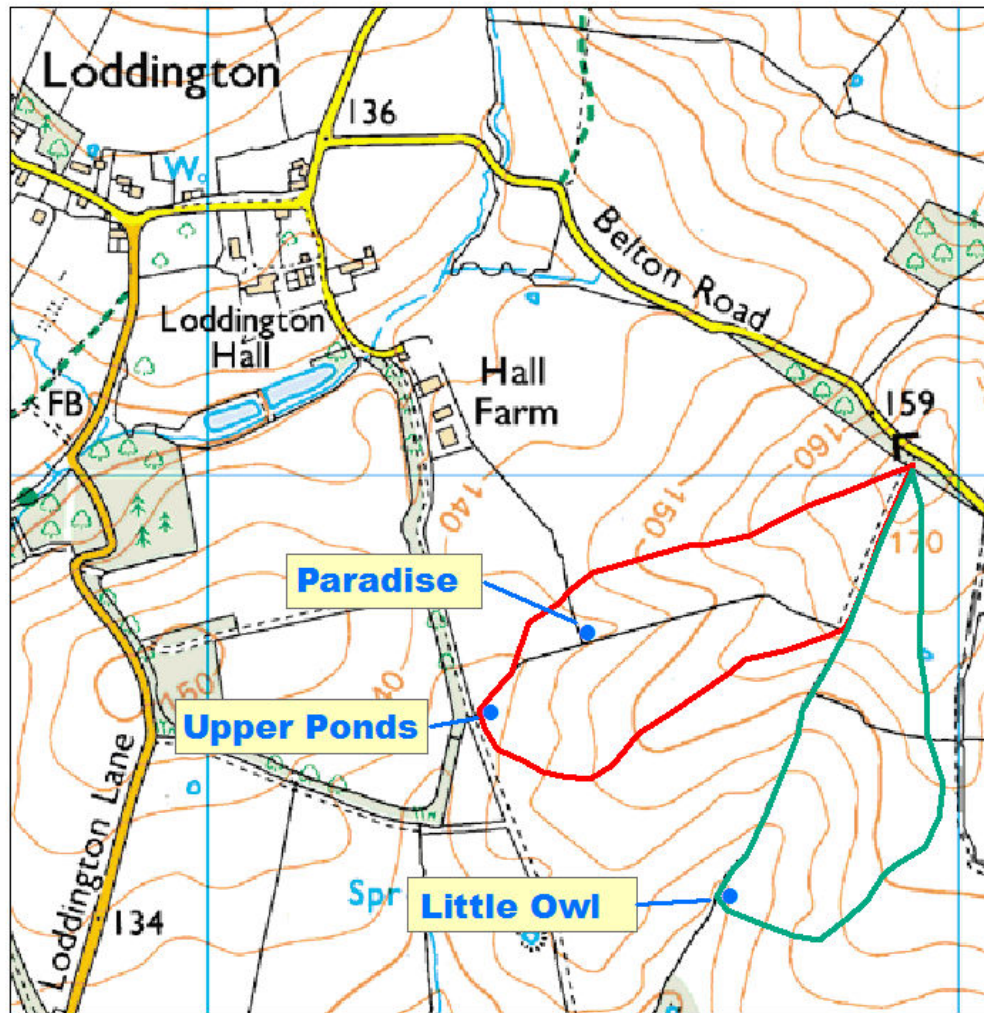

Appendix 1. Site plans

-  LDUP Catchment boundary
-  LDLO Catchment boundary
-  LD wetlands

0 100 200 300 400 500 Metres

Figure A1.1 Wetland sites at Loddington, Leicestershire. Paradise wetland catchment is nested within Upper Ponds catchment.

© Crown Copyright/ database right 2013. An Ordnance Survey/EDINA supplied service.

Figure A1.2 Wetland sites at Crake Trees Manor, Cumbria. Bill & Ted wetland and William wetland catchments are (separately) nested within India catchment.

© Crown Copyright/ database right 2013. An Ordnance Survey/EDINA supplied service.

Figure A1.3 Wetland sites at Whinton Hill, Cumbria. Gully Trap wetland catchment is nested within Yellowhammer wetland catchment which is nested within Shelduck catchment.
 © Crown Copyright/ database right 2013. An Ordnance Survey/EDINA supplied service.

-  NR catchment boundary
-  NR wetland

0 100 200 300 400 500 Metres

Figure A1.4 Wetland site at Newton Rigg, Cumbria
© Crown Copyright/ database right 2013. An Ordnance Survey/EDINA supplied service.